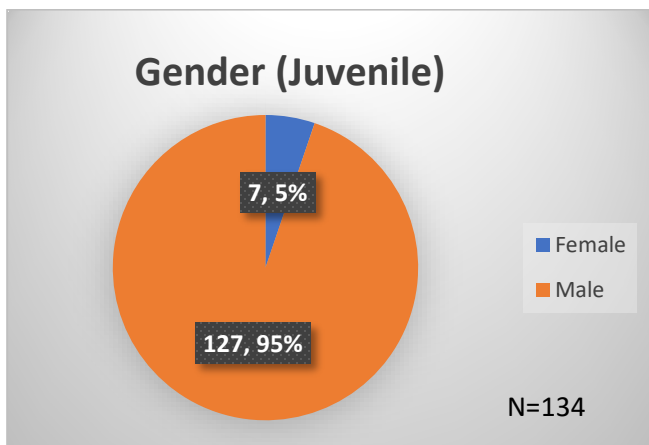

Daily Data Dashboard – July 31, 2023

Demographics for JTDC Population

Monday Morning Midnight Count

Total # of probation Involved youth¹: 1,268

¹ Probation Active: Any youth who is pending sentencing with an active social history, has been formally placed on probation or supervision with Cook County Juvenile Probation on the date of the report.

*Age, Gender and Race for Criminal Court population (N=1) is not represented in this report.

Data sources: cFive Supervisor – Probation Population and RMIS – JTDC Population

Daily Data Dashboard – July 31, 2023
Demographics for JTDC Population
Monday Morning Midnight Count