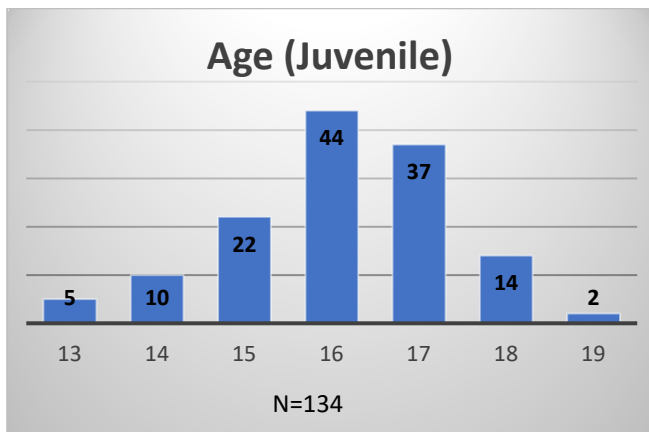

Daily Data Dashboard – July 31, 2023

Demographics for JTDC Population

Monday Morning Midnight Count

Total # of probation Involved youth¹: 1,268

¹ Probation Active: Any youth who is pending sentencing with an active social history, has been formally placed on probation or supervision with Cook County Juvenile Probation on the date of the report.

*Age, Gender and Race for Criminal Court population (N=1) is not represented in this report.

Data sources: cFive Supervisor – Probation Population and RMIS – JTDC Population

Daily Data Dashboard – July 31, 2023
Demographics for JTDC Population
Monday Morning Midnight Count