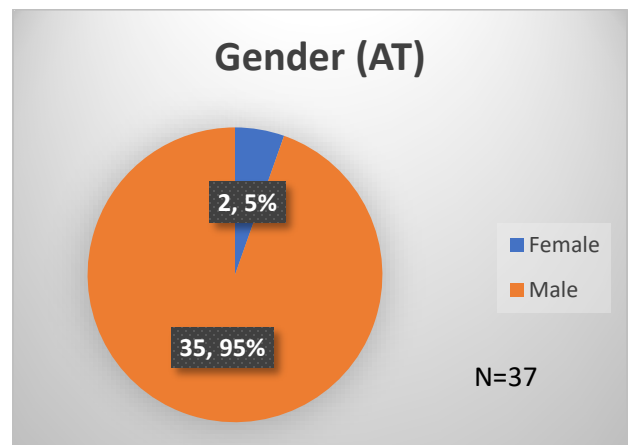

Daily Data Dashboard – July 31, 2023

Demographics for JTDC Population

Monday Morning Midnight Count

Total # of probation Involved youth¹: 1,268

¹ Probation Active: Any youth who is pending sentencing with an active social history, has been formally placed on probation or supervision with Cook County Juvenile Probation on the date of the report.

*Age, Gender and Race for Criminal Court population (N=1) is not represented in this report.

Data sources: cFive Supervisor – Probation Population and RMIS – JTDC Population

Daily Data Dashboard – July 31, 2023
Demographics for JTDC Population
Monday Morning Midnight Count