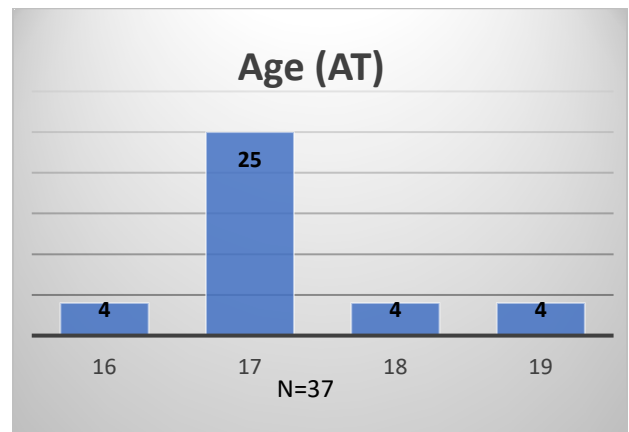

Daily Data Dashboard – July 31, 2023

Demographics for JTDC Population

Monday Morning Midnight Count

Total # of probation Involved youth¹: 1,268

¹ Probation Active: Any youth who is pending sentencing with an active social history, has been formally placed on probation or supervision with Cook County Juvenile Probation on the date of the report.

*Age, Gender and Race for Criminal Court population (N=1) is not represented in this report.

Data sources: cFive Supervisor – Probation Population and RMIS – JTDC Population

Daily Data Dashboard – July 31, 2023
Demographics for JTDC Population
Monday Morning Midnight Count