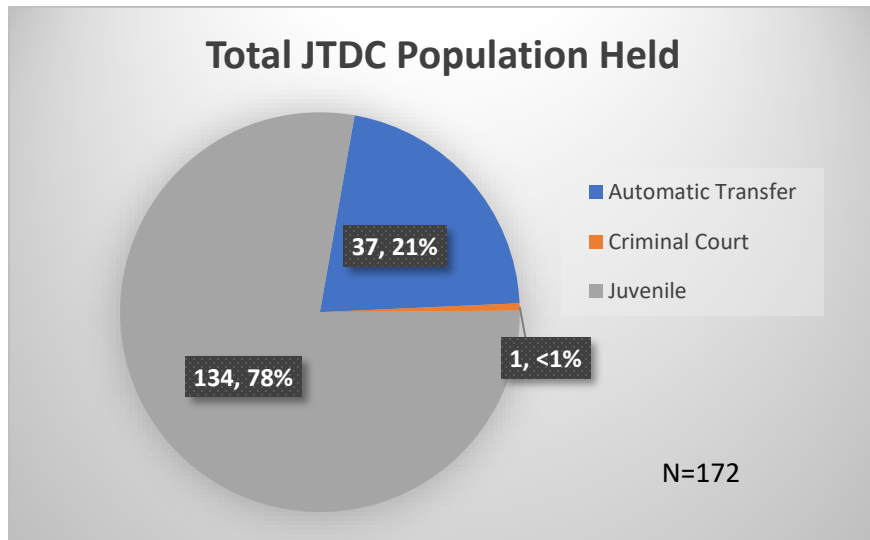

Daily Data Dashboard – July 31, 2023

Demographics for JTDC Population

Monday Morning Midnight Count

Total # of probation Involved youth¹: 1,268

¹ Probation Active: Any youth who is pending sentencing with an active social history, has been formally placed on probation or supervision with Cook County Juvenile Probation on the date of the report.

*Age, Gender and Race for Criminal Court population (N=1) is not represented in this report.

Data sources: cFive Supervisor – Probation Population and RMIS – JTDC Population

Daily Data Dashboard – July 31, 2023
Demographics for JTDC Population
Monday Morning Midnight Count